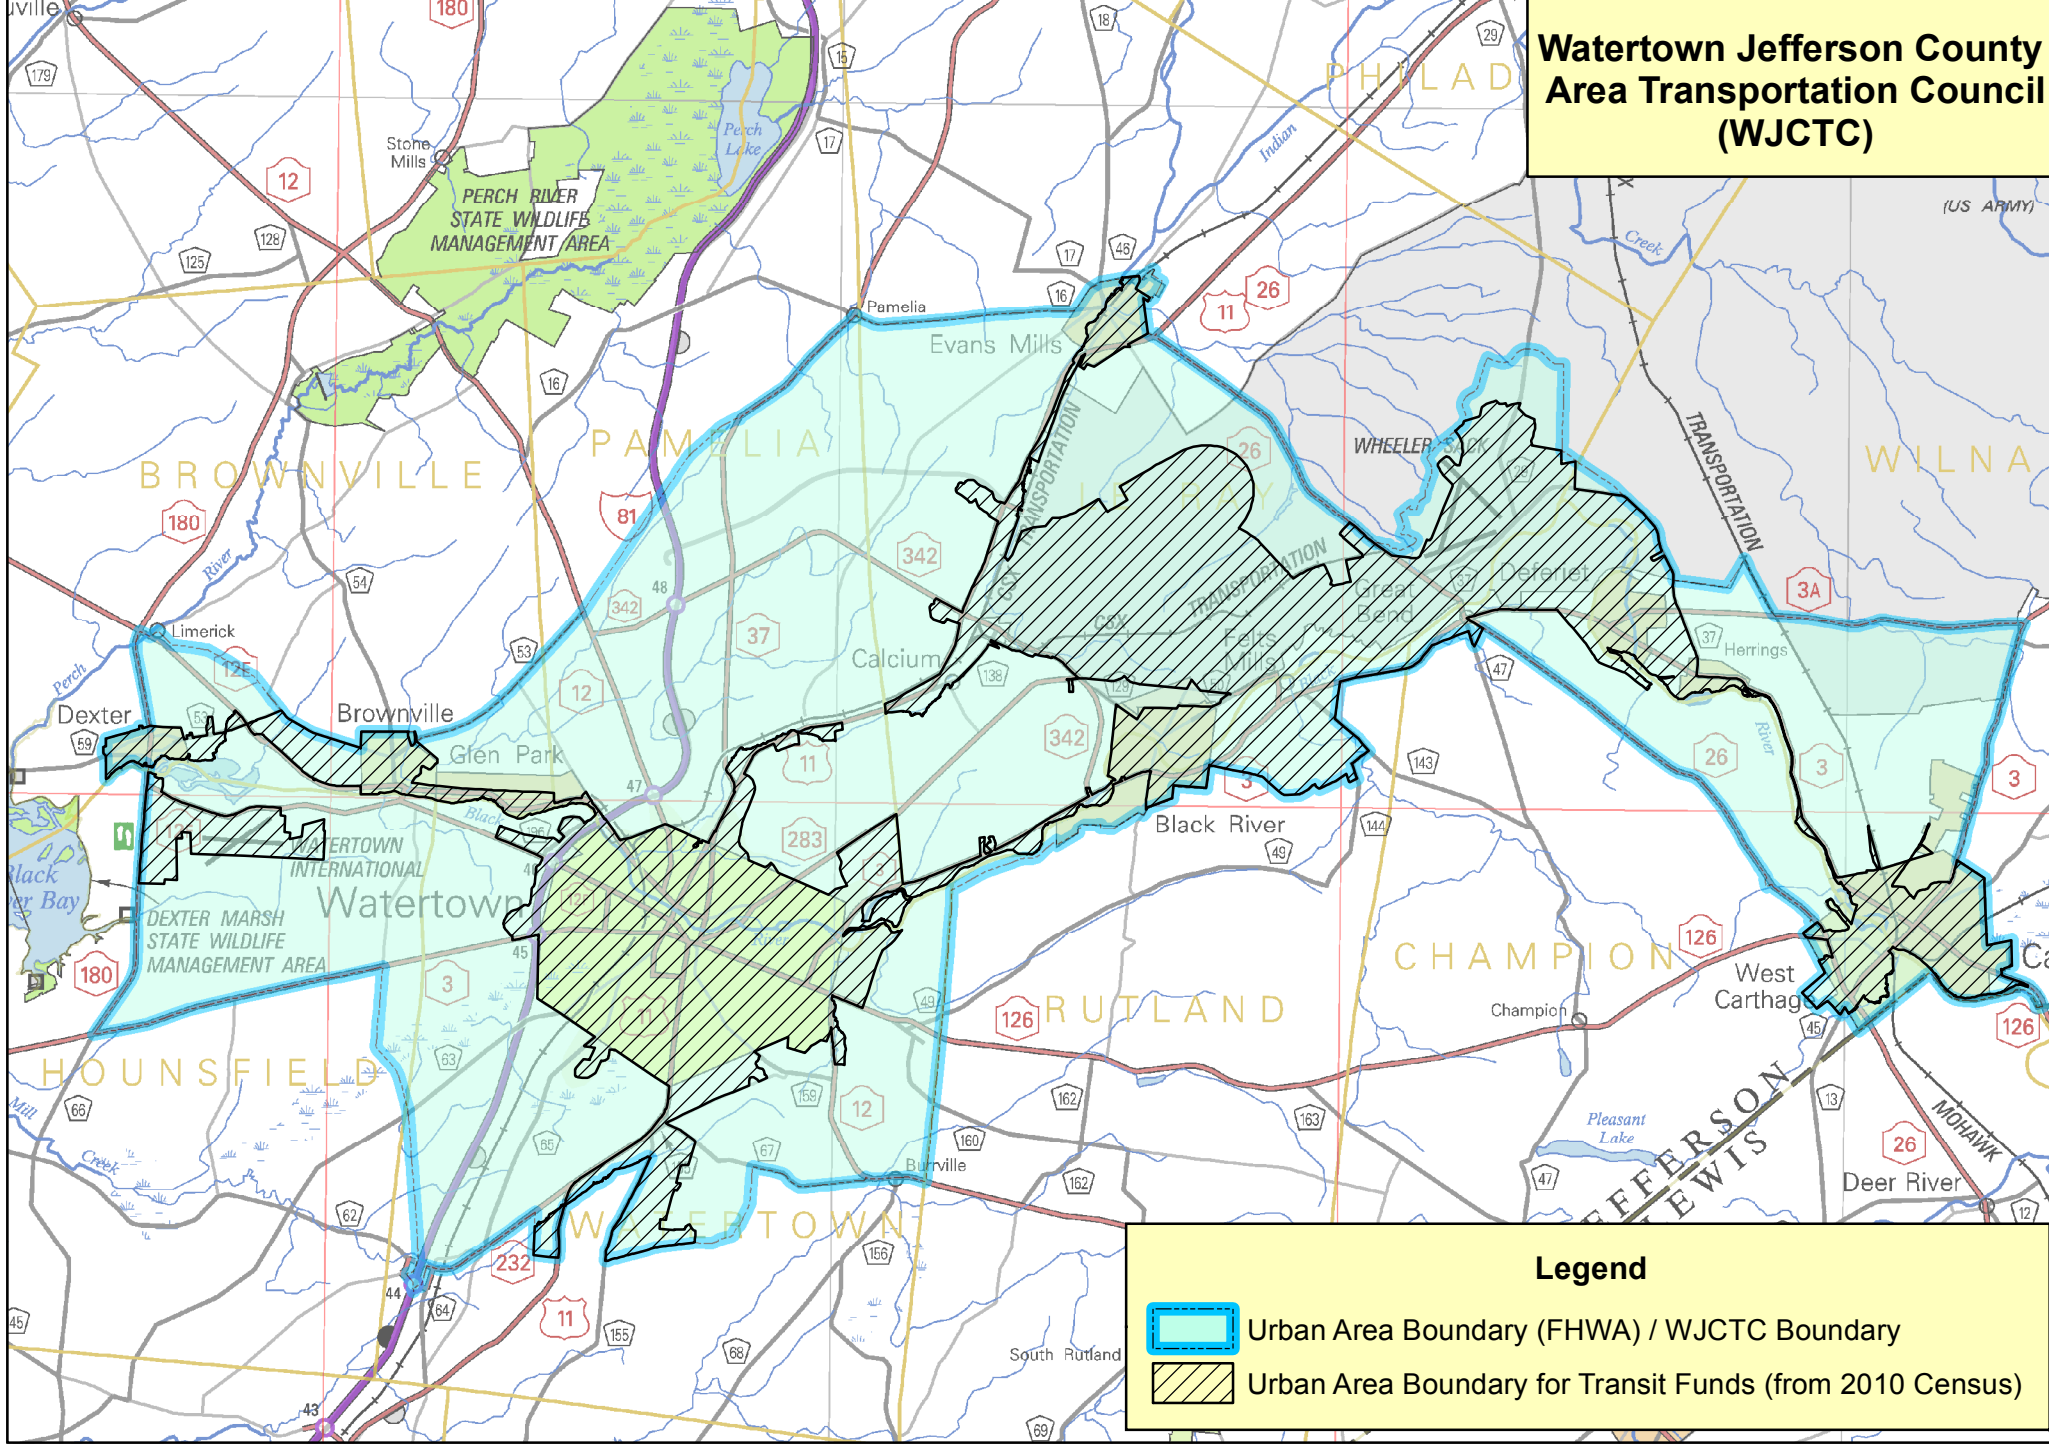

Watertown Jefferson County Area Transportation Council (WJCTC)

Legend

-  Urban Area Boundary (FHWA) / WJCTC Boundary
-  Urban Area Boundary for Transit Funds (from 2010 Census)